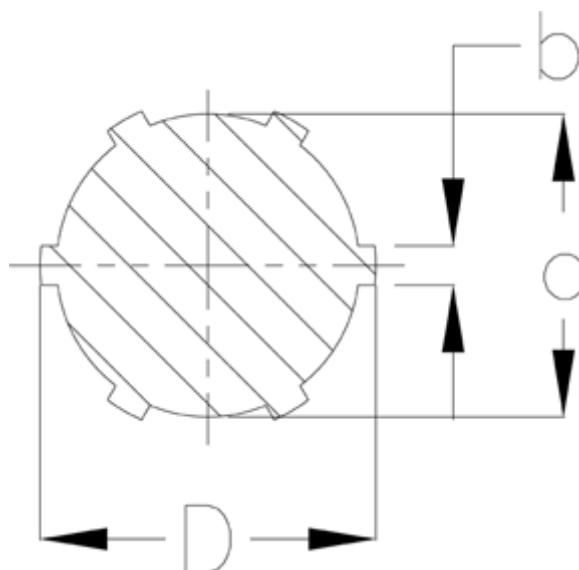

# Data Sheet

Article number: 0752432000

Description: Spline shaft 1000524003  
B6 x 18 x 22 length 2000

## Measures

---

b = 5

d = 18

D = 22

Description = B 6x18x22

Length = 2000